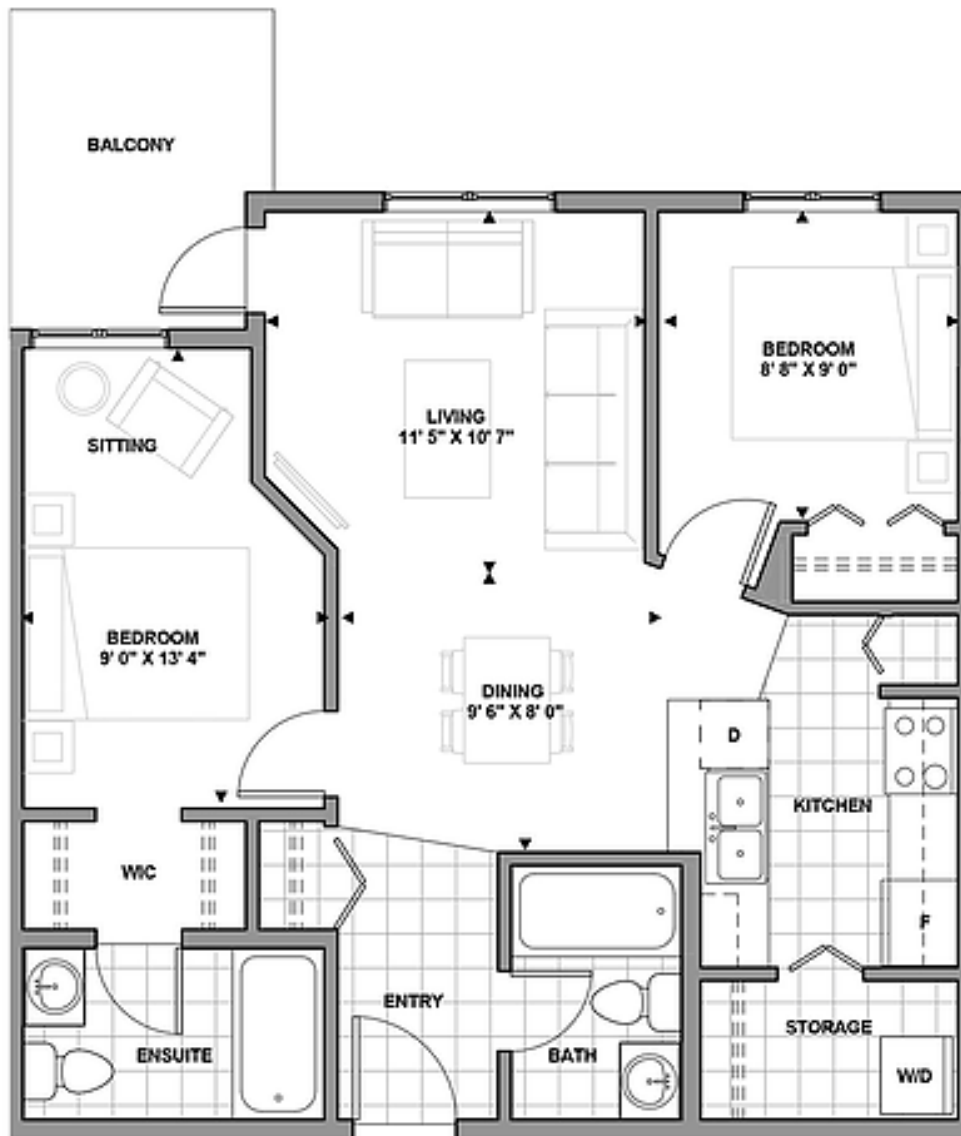

LEGACY GATE

CITY VIBE / 742 SQ.FT. 2
BEDROOMS + 2 BATH